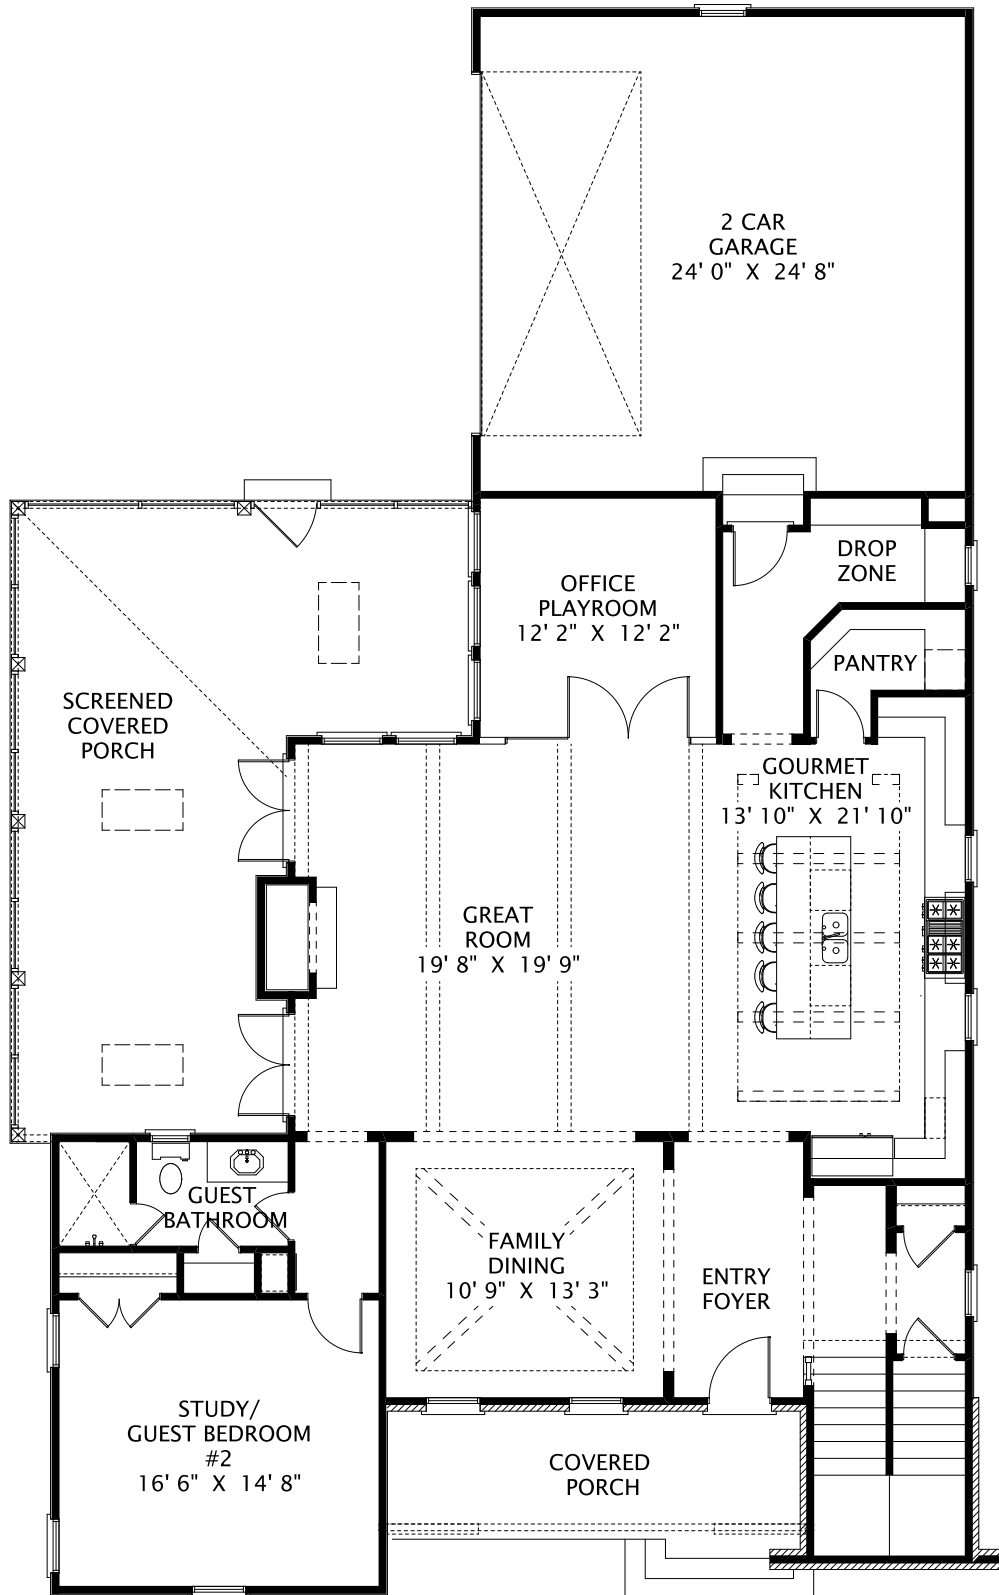

# 1332 HEATHER LN.

4 BEDROOMS | 3 BATHROOMS | 3,975 SQ FT

**PIKE**  
PROPERTIES

- Stroll from your forward-thinking, stylish Pike home to Jeni's Ice Cream, Flying Biscuit Café, Amelie's Bakery, Harris Teeter, Black Hawk Hardware, Burtons Grill & Bar, and more within minutes.
- This home pushes design to a whole new level with a bold dark grey color, as well as a stacked stone/board and batten exterior complemented by copper gutters and a solid steel front door.
- A professional-grade Jenn-Air appliance package sets the right tone for a dreamy kitchen that is sure to be the true heart of the home thanks to a 10' center island that truly anchors the space.
- An open-concept living room offers lots of natural light and a center gas fireplace.
- A pair of steel doors lead into a practical flex room that can be used for just about anything you desire.
- Entertaining and family meals are a breeze in the formal dining room warmed up with cedar beams.
- A strikingly elegant Visual Comfort chandelier accentuates the grand staircase as you stroll upstairs.
- After a long, successful day you have earned the retreat that is this home's Owner's Suite. A dramatic, vaulted bedroom is complemented by a cozy sitting area with a large bank of windows. The bathroom fit for royalty is set apart by arched ceilings, a raised platform with a freestanding soaking tub, and open shelves.
- Working from home is enjoyable and inspirational in an office nook overlooking the grand stairway.
- A main floor guest bedroom and full bath with zero-entry shower adds practicality to this design.
- Outdoor living on the wraparound back porch with chandelier accented dining area is a breeze.

# 1332 HEATHER LN.

4 BEDROOMS | 3 BATHROOMS | 3,975 SQ FT

**PIKE**  
PROPERTIES

**PIKE**  
PROPERTIES

PHONE NO 704 332 3332

FAX NO 704 973 0000

1401 CENTRAL AVE.  
SUITE 200-G  
CLT, NC 28205

PIKEPROPERTIES.COM