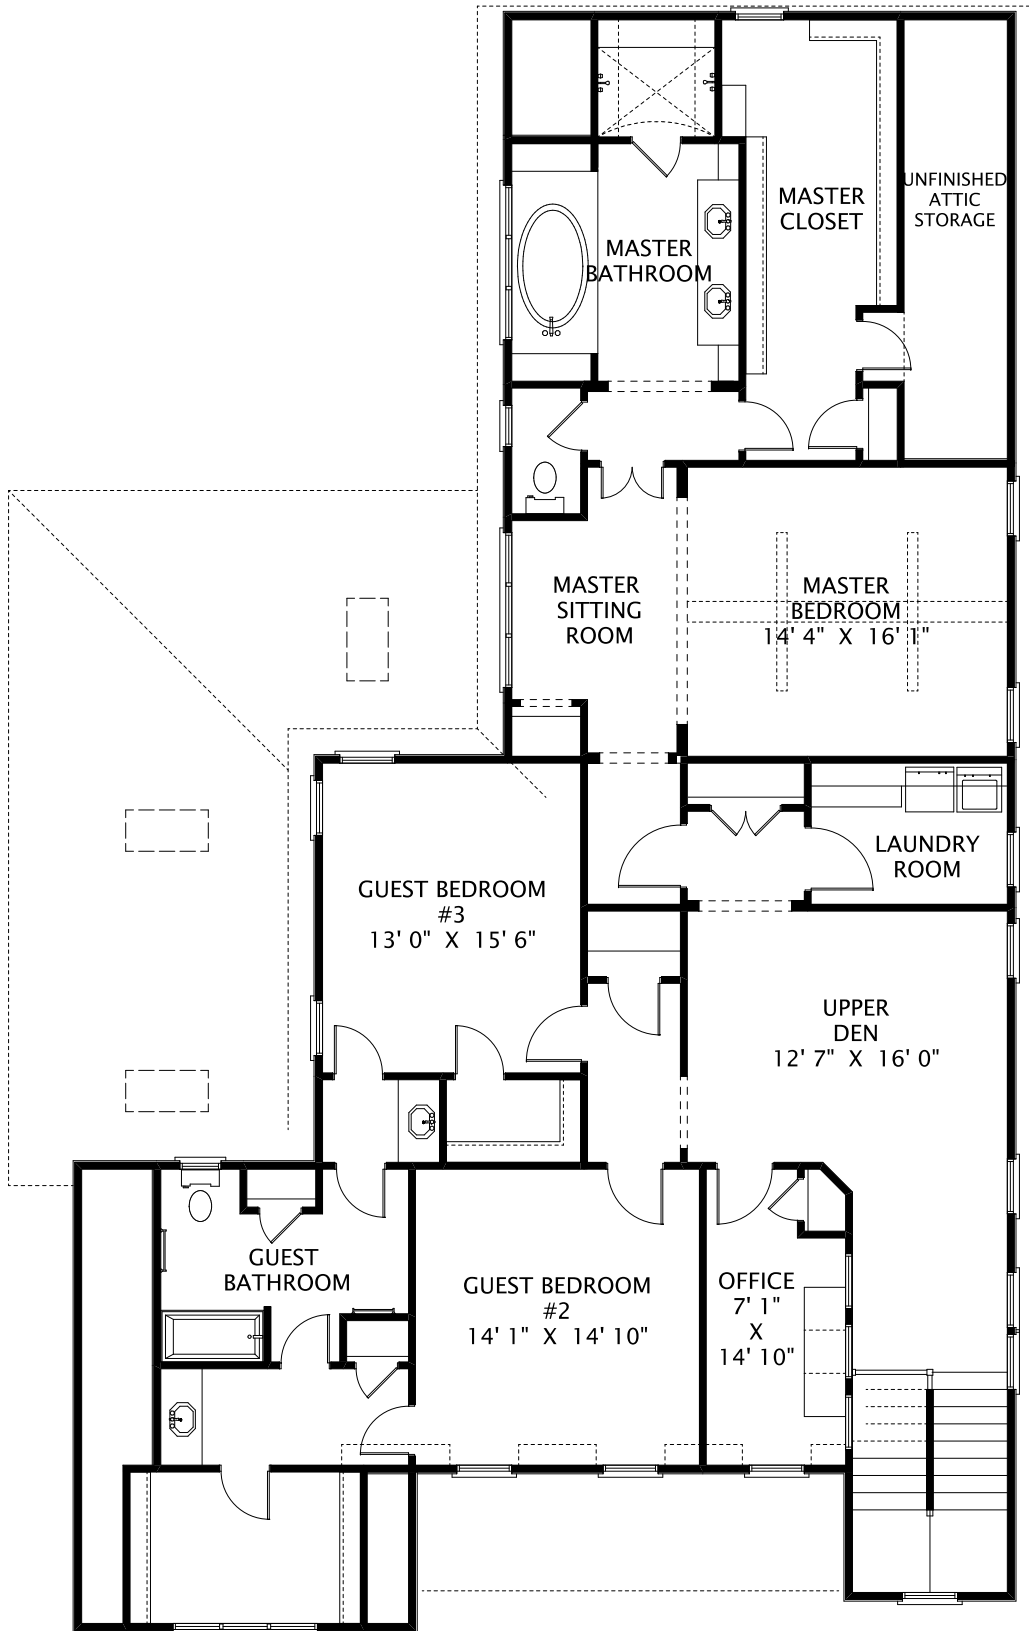

1332 HEATHER LN.

4 BEDROOMS | 3 BATHROOMS | 3,975 SQ FT

PIKE
PROPERTIES

PIKE
PROPERTIES

PHONE
NO 704 332 3332

FAX
NO 704 973 0000

1401 CENTRAL AVE.
SUITE 200-G
CLT, NC 28205

PIKEPROPERTIES.COM